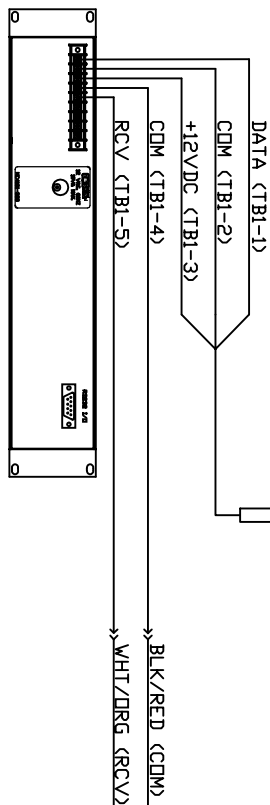

MC4181-388 TIME ZONE
 MASTER CLOCK
 (BACK VIEW)

MC4181-388 WIRING SCHEMES

AEXX-388-X TIME ZONE DISPLAY

18GA PIGTAILS
 FROM AE TIME
 ZONE DISPLAY

DB9 FEMALE CONNECTOR
 DN AE TIME ZONE DISPLAY

18GA PIGTAILS
 FROM AE TIME
 ZONE DISPLAY

APPROVALS	DATE
DRAWN BY GJB	3/28/01
CHECKED BY	
APPROVED BY	

VCAD LT\ATS DWGS\AP MC\41_81\

P.O. BOX 5705
 SHREVEPORT, LA
 71135

PROJECT	SCALE
MC4181-388 WIRING DIAGRAM	1:8
DESCRIPTION WIRING DIAGRAM	JOB #
	SHEET #
	REVISION 6/6/01 GB
	FILENAME: MC388WD1
	DRAWING #